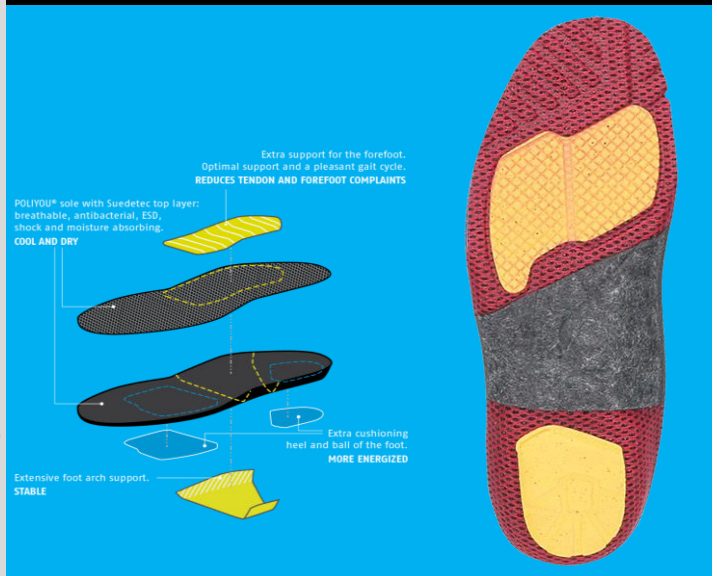

TECHNICAL CHARACTERISTICS

COMFORT, CUSHIONING AND STABILITY. EXTRA ARCH AND FOREFOOT SUPPORT.

Europaplein 1, 5684 ZC Best, The Netherlands | P.O. Box 10050, 5680 BD Best, The Netherlands
T +31 (0)499 362 911 | F +31 (0)499 362 948 | nl.info@bata.com | bataindustrials.com

SERIOUSLY.