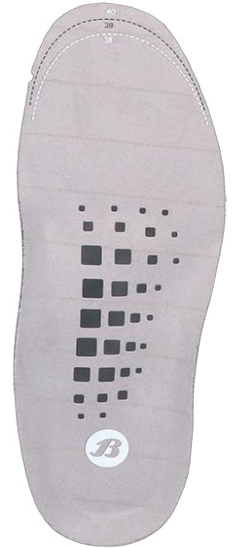

**BATA INDUSTRIALS**  
THE SAFETY SHOE

# INLAY SOLES COLLECTION

SERIOUSLY SAFE

Article name	EXCELLENT FIT
Article number	900000004
Color	Gray/red/yellow
Weight	45
Composition	POLIYOU® sole, Suedetec layer
Size range	35-37 / 38-40 / 41-43 / 44-46 / 47-49
Suitable for widths	W, XW
Cushioning	**
Support	***
Short description	Comfort, cushioning and stability. With extra arch and forefoot support. Brings hollow and flat base into correct position.
Bullet points	Cool and dry / stable / more energetic